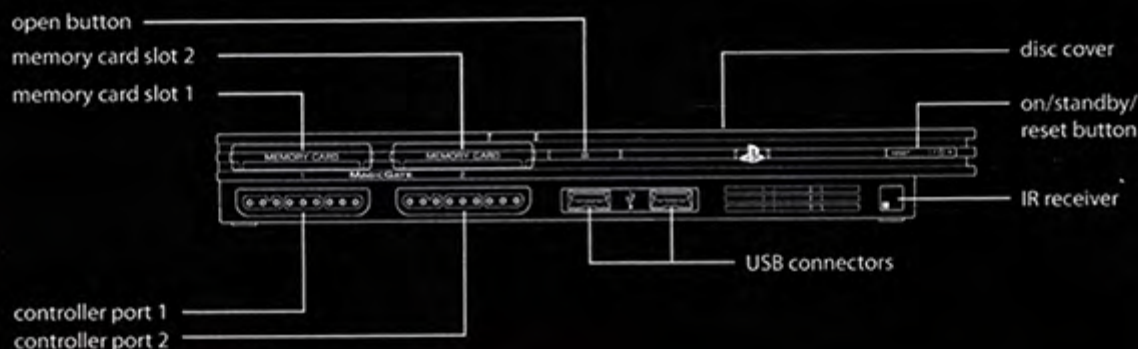

CONTENTS

02 GETTING
STARTED

03 CONTROLS

04 USING THE
CONTROLLER

GETTING STARTED

Set up your PlayStation®2 computer entertainment system according to the instructions supplied with your system. Check that the system is turned on (the on/standby indicator is green). Insert the Guitar Hero™ Encore: Rocks the 80s™ disc in the system with the label side facing up. Attach game controllers and other peripherals as appropriate. Follow the on-screen instructions and refer to this manual for information on using the software.