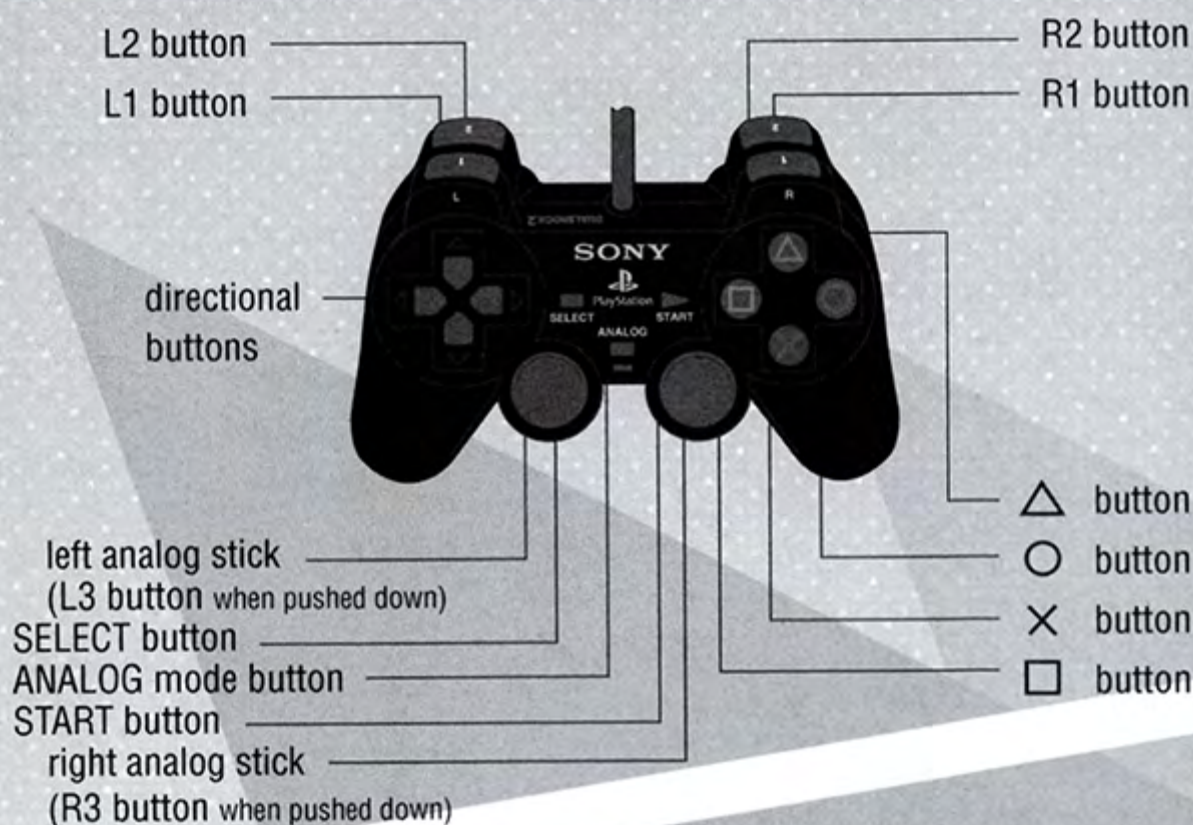

STARTING UP

DUALSHOCK² ANALOG CONTROLLER CONFIGURATIONS

Directional Pad
Left Analog Stick

R1
R2
L1
L2
X
△
START
SELECT

Press Up to activate Star Power
Move it up to activate the Whammy Bar

Yellow Note
Blue Note
Red Note
Green Note
Orange Note/ Confirm
Cancel
Confirm / Pause
Pause / Cancel